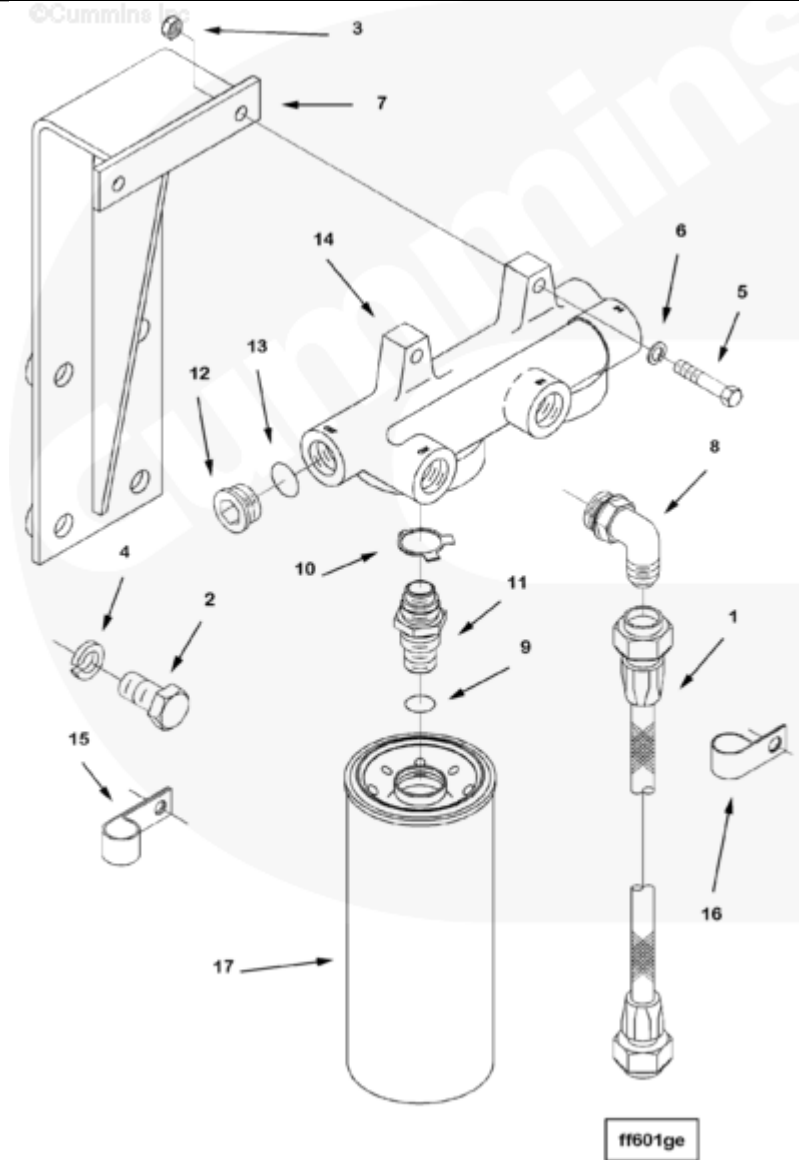

[SMALL](#) | [MEDIUM](#) | [LARGE](#)

Cart	Ref No	Part Number	Part Description	Required	Remarks
<a href="#">View My Cart</a>					
		FF6032-04	Fuel Filter		<a href="#">Dual element fuel filter with...(More)</a>

					replaceable spin-on
					cartridges mounted on the
					flywheel housing pad, left
					bank (port) side of the
					engine.
					Includes Aeroquip marine
					FC234 fuel filter hose.
					For use with KT(A)-2300-m.
<input type="checkbox"/>	1	<a href="#">AM12072 SS</a>	Flexible Hose	1	
<input type="checkbox"/>	2	<a href="#">S 112 C</a>	Hexagon Head Cap Screw	4	3/4 - 10 x 2 1/4 in.
<input type="checkbox"/>	3	<a href="#">S 217</a>	Heavy Hexagon Nut	2	7/16 - 14 UNC.
<input type="checkbox"/>	4	<a href="#">S 611</a>	Lock Washer	4	3/4 in.
<input type="checkbox"/>	5	<a href="#">102020</a>	Hexagon Head Cap Screw	2	7/16 - 14 X 2 1/4 in.
<input type="checkbox"/>	6	<a href="#">135783</a>	Lock Washer	2	7/16 in.
<input type="checkbox"/>	7	<a href="#">3014281</a>	Filter Bracket	1	
<input type="checkbox"/>	8	<a href="#">3032628</a>	Male Union Elbow	2	
<input type="checkbox"/>		<a href="#">4916694</a>	Fuel Filter Head	1	
<input type="checkbox"/>	9	<a href="#">145536</a>	O-Ring Seal	2	
<input type="checkbox"/>	10	<a href="#">3004272</a>	Lock Plate	2	
<input type="checkbox"/>	11	<a href="#">4916693</a>	Filter Head Adapter	2	
<input type="checkbox"/>		<a href="#">3201583</a>	Threaded Plug	2	1 5/16 - 12 UNF.
	12	<a href="#">3040911</a>	Threaded Plug	1	
<input type="checkbox"/>	13	<a href="#">3201585</a>	O-Ring Seal	1	
<input type="checkbox"/>	14	<a href="#">3630741</a>	Fuel Filter Head	1	
<input type="checkbox"/>	15	<a href="#">3178499</a>	Clip	2	
<input type="checkbox"/>	16	<a href="#">3179050</a>	Clip	2	
<input type="checkbox"/>	17	<a href="#">3313306</a>	Fuel Filter Element	2	Buy from Cummins Filtration